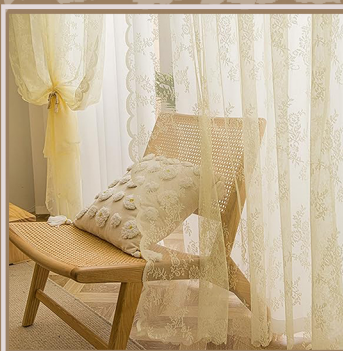

CURTAINS

Solid curtains serve as interior design elements, adding aesthetics and blocking sunlight while ensuring privacy.

Sheer curtains gently filter light and offer variable privacy, due to their translucency that allows visibility from both sides of the window.

Curtain pelmets, placed above curtains, enhance window aesthetics and conceal hardware for added warmth. They're a stylish completion to window decor.

Blinds serve as pivotal elements in interior design, seamlessly fusing style and utility. They elevate visual appeal, affording precise light management, and safeguarding privacy, all while fostering energy efficiency and climate control. With diverse designs and materials, blinds offer customizable aesthetics and the ability to optimize room layouts for an improved living experience.

BLINDS

Roller blinds operate via a simple rolling mechanism, where the fabric rolls up or down around a central tube to adjust light and privacy levels in a room.

Zebra blinds feature a dual layered fabric design that allows for adjustable light control by aligning the sheer and solid stripes and also gives control on privacy.